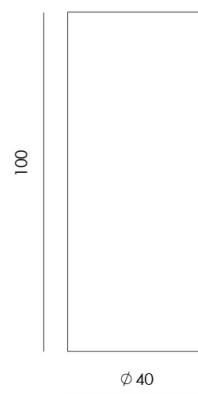

MIN

T0323

PRODUCT

Material	Aluminum
Finishes	Black White
Category	Surface

TECHNICAL SPECIFICATIONS

Type of Light Source	GU10
Power	3.8W
Luminous Flux	426lm
Color Temperature	2700K
CRI	>90
Lighting Efficiency	110lm/W
Light Beam Angle	55°
Sealing	IP20