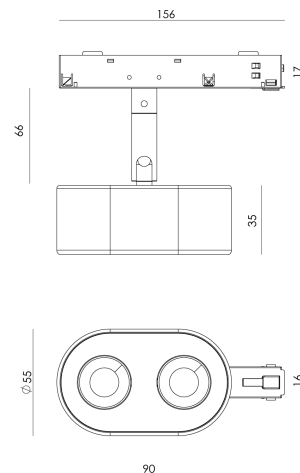

BUHO

R0313

PRODUCT

Material	Aluminum
Finishes	Black White Anthracite
Category	48V Track Light

TECHNICAL SPECIFICATIONS

Type Of Light Source	COB
Power	5.5W
Luminous Flux	371lm
Color Temperature	2700K
CRI	>90
Lighting Efficiency	67lm/W
Light Beam Angle	44°
Sealing	IP20