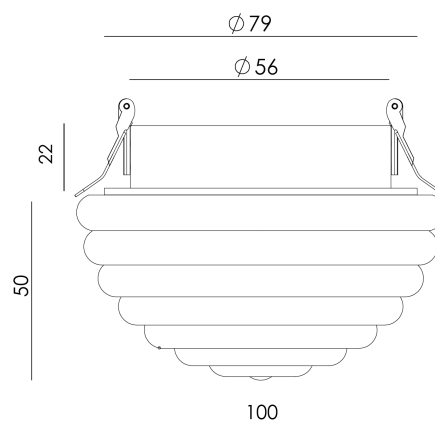

PRODUCT

Material	Glass / Aluminium
Finishes	Black | Aged Gold
Category	Ceiling Recessed

TECHNICAL SPECIFICATIONS

Type Of Light Source	G9
Power	3.3W
Luminous Flux	272lm
Color Temperature	2700K
CRI	>80
Lighting Efficiency	80lm/W
Light Beam Angle	46°
Sealing	IP20

REGULATION

Driver	No
Dimming	TRIAC Dimmable