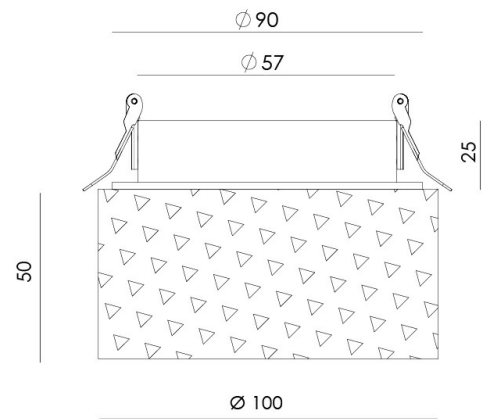

FOCUS

T1279

PRODUCT

Material	Aluminum
Finishes	Alabaster Aged Gold Matt Black Anthracite
Category	Ceiling Recessed

TECHNICAL SPECIFICATIONS

Type Of Light Source	Gu10
Power	4.5W
Luminous Flux	302lm
Color Temperature	2700K
CRI	>90
Lighting Efficiency	66lm/W
Light Beam Angle	39°
Sealing	IP20