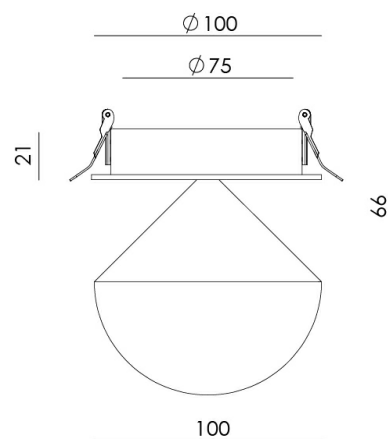

NINO

T1275

PRODUCT

Material Glass / Aluminium

TECHNICAL SPECIFICATIONS

Type Of Light Source COB

Power 7W

Luminous Flux 413lm

Color Temperature 2700K

CRI >80

Lighting Efficiency 56lm/W

Light Beam Angle 64°

Sealing IP20

REGULATION

Driver Yes (Included)

Dimming TRIAC Dimmable