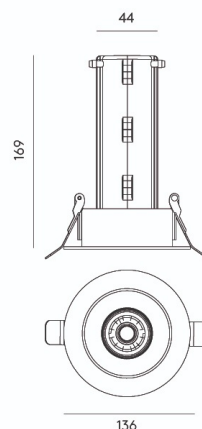

PRODUCT

Material	Aluminum
Finishes	Black
Category	Ceiling Recessed

TECHNICAL SPECIFICATIONS

Type Of Light Source	COB
Power	6W
Luminous Flux	600lm
Color Temperature	2700K
CRI	>90
Lighting Efficiency	100lm/W
Light Beam Angle	20°
Sealing	IP20

REGULATION

Driver	Yes (Included)
Dimming	TRIAC Dimmable