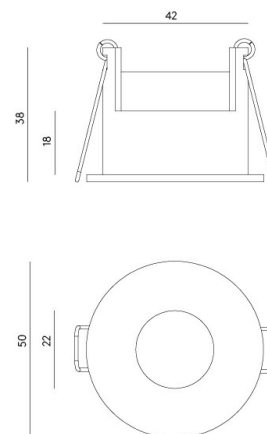

ZIMED

T0325

PRODUCT

Material	Aluminum
Finishes	Black White
Category	Ceiling Recessed

TECHNICAL SPECIFICATIONS

Type Of Light Source	Gu10
Power	4.5W 3.8W
Color Temperature	2700K
CRI	>90
Light Beam Angle	50°
Sealing	IP20