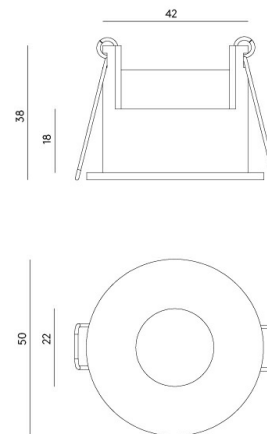

ZIMED

T0325

PRODUCT

Material	Aluminum
Finishes	Black White
Category	Ceiling Recessed

ESPECIFICACIONES TÉCNICAS

Type of Light Source	GU10
Power	3.8W
Luminous Flux	426lm
Color Temperature	2700K
CRI	>90
Lighting Efficiency	110lm/W
Light Beam Angle	55°
Sealing	IP20

REGULACIÓN

Driver	No
Dimming	TRIAC dimmable

ESPECIFICACIONES TÉCNICAS

Type of Light Source	GU10
Power	4.5W
Luminous Flux	516lm
Color Temperature	2700K
CRI	>90
Lighting Efficiency	114lm/W
Light Beam Angle	60°
Sealing	IP20