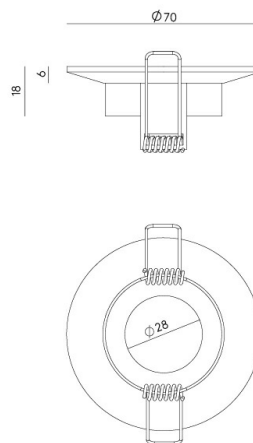

LUCA

T0324

PRODUCT

Material	Aluminum
Finishes	Black White
Category	Ceiling Recessed

TECHNICAL SPECIFICATIONS

Type Of Light Source	Gu10
Power	4.5W 3.8W
Color Temperature	3000K
CRI	>90
Sealing	IP20