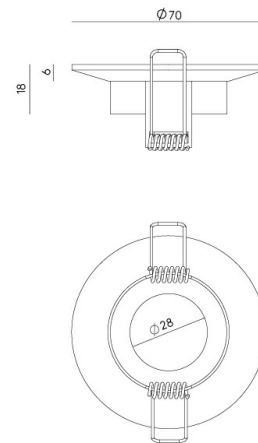

LUCA

T0324

PRODUCT

Material	Aluminum
Finishes	Black White
Category	Ceiling Recessed

TECHNICAL SPECIFICATIONS

Type of Light Source	GU10
Power	3.8W
Luminous Flux	426lm
Color Temperature	2700K
CRI	>90
Lighting Efficiency	110lm/W
Light Beam Angle	55°
Sealing	IP20

DIMMING

Driver	No
Dimming	TRIAC dimmable

TECHNICAL SPECIFICATIONS

Type of Light Source	GU10
Power	4.5W
Luminous Flux	516lm
Color Temperature	2700K
CRI	>90
Lighting Efficiency	114lm/W
Light Beam Angle	60°
Sealing	IP20