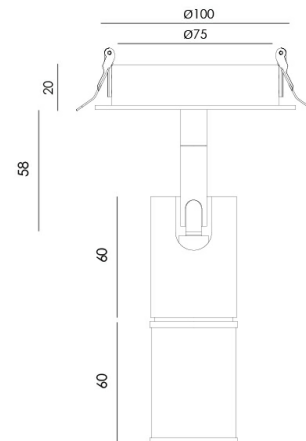

HARA

T0317

PRODUCT

Material	Leather / Aluminium
Category	Ceiling Recessed
Aluminium	Matt Black Aged Gold
Leather	Orange Light Brown Brown Black

TECHNICAL SPECIFICATIONS

Type Of Light Source	COB
Power	6W
Luminous Flux	640lm
Color Temperature	2700K
CRI	>90
Lighting Efficiency	103lm/W
Light Beam Angle	20°
Sealing	IP20