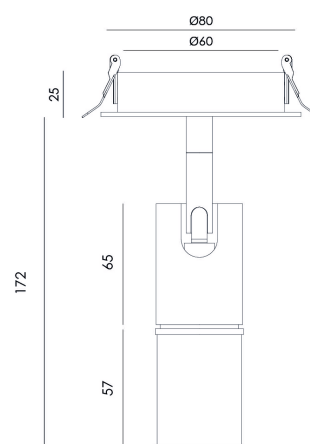

HARA

T0317

PRODUCT

Material	Leather / Aluminium
Category	Ceiling Recessed
Aluminium	Matt Black Aged Gold
Leather	Orange Light Brown Brown Black

TECHNICAL SPECIFICATIONS

Type Of Light Source	COB
Power	6W
Luminous Flux	640lm
Color Temperature	2700K
CRI	>90
Lighting Efficiency	103lm/W
Light Beam Angle	20°
Sealing	IP20