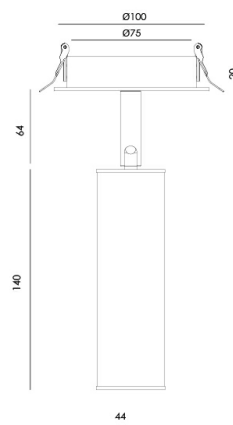

TURA

T0316

PRODUCT

Material	Leather
Finishes	Black Brown Orange
Category	Ceiling Recessed

TECHNICAL SPECIFICATIONS

Type Of Light Source	COB
Power	6W
Luminous Flux	624lm
Color Temperature	2700K
CRI	>90
Lighting Efficiency	82lm/W
Light Beam Angle	19°
Sealing	IP20