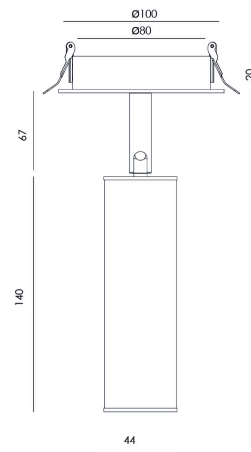

TURA

T0316

PRODUCT

Material	Leather
Finishes	Black Brown Orange
Category	Ceiling Recessed

TECHNICAL SPECIFICATIONS

Type Of Light Source	COB
Power	6W
Luminous Flux	624lm
Color Temperature	2700K
CRI	>90
Lighting Efficiency	82lm/W
Light Beam Angle	19°
Sealing	IP20