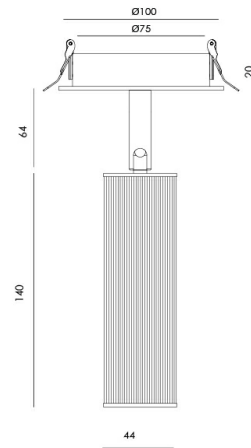

PRODUCT

Material	Aluminum
Finishes	Matt Brass | Matt White | Matt Black | Light Bronze | Anthracite
Category	Ceiling Recessed

TECHNICAL SPECIFICATIONS

Type Of Light Source	COB
Power	6W
Luminous Flux	624lm
Color Temperature	2700K
CRI	>90
Lighting Efficiency	82lm/W
Light Beam Angle	19°
Sealing	IP20

REGULATION

Driver	Yes (Included)
Dimming	TRIAC Dimmable