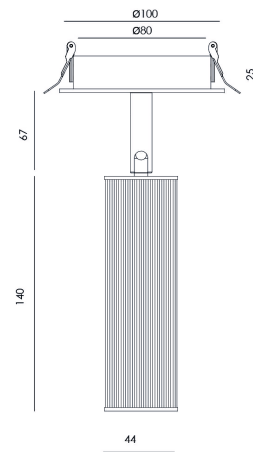

PRODUCT

Material	Aluminum
Finishes	Matt Brass | Matt White | Matt Black | Light Bronze | Anthracite
Category	Ceiling Recessed

TECHNICAL SPECIFICATIONS

Type Of Light Source	COB
Power	6W
Luminous Flux	624lm
Color Temperature	2700K
CRI	>90
Lighting Efficiency	82lm/W
Light Beam Angle	19°
Sealing	IP20

REGULATION

Driver	Yes (Included)
Dimming	TRIAC Dimmable