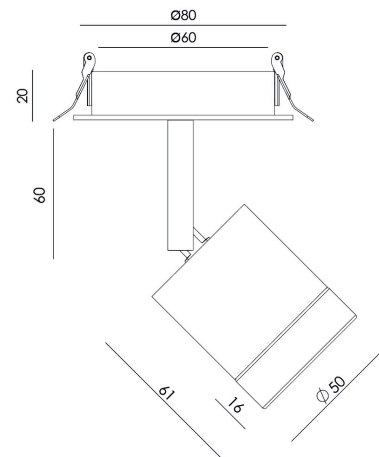

PRODUCT

Material	Marble / Aluminum
Finishes	Matt Black / Black Marble | Matt White / White Marble | Matt Brass / Green Marble | Light Bronze / Brown Marble | Anthracite / Green Marble
Category	Ceiling Recessed

TECHNICAL SPECIFICATIONS

Type Of Light Source	COB
Power	6W
Luminous Flux	503lm
Color Temperature	2700K
CRI	>90
Lighting Efficiency	80lm/W
Light Beam Angle	40°
Sealing	IP20

REGULATION

Driver	Yes (Included)
Dimming	TRIAC Dimmable