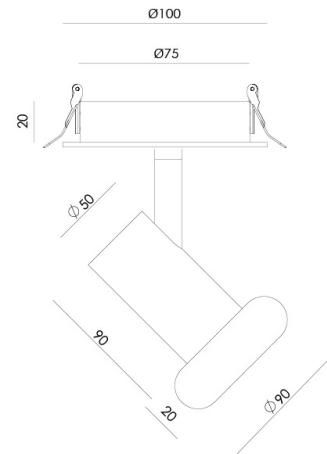

COCUS

T0310

PRODUCT

Material	Marble / Aluminium
Marble	Green White Black Brown Travertino
Category	Ceiling Recessed
Aluminium	Matt Black Aged Gold

TECHNICAL SPECIFICATIONS

Type Of Light Source	COB
Power	6W
Luminous Flux	624lm
Color Temperature	2700K
CRI	>90
Lighting Efficiency	76lm/W
Light Beam Angle	26°
Sealing	IP20