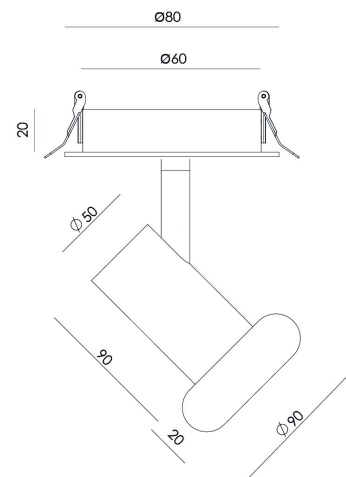

COCUS

T0310

PRODUCT

Material	Marble / Aluminum
Marble	Green White Black Brown Travertino
Category	Ceiling Recessed
Aluminium	Matt Black Aged Gold

TECHNICAL SPECIFICATIONS

Type Of Light Source	COB
Power	6W
Luminous Flux	624lm
Color Temperature	2700K
CRI	>90
Lighting Efficiency	76lm/W
Light Beam Angle	26°
Sealing	IP20