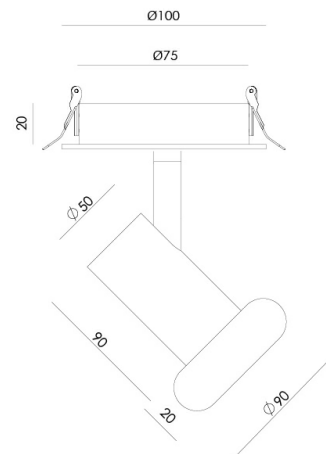

PRODUCT

Material	Marble / Aluminum
Marble	Green | White | Black | Brown | Travertino
Category	Ceiling Recessed
Aluminium	Matt Black | Aged Gold

TECHNICAL SPECIFICATIONS

Type Of Light Source	COB
Power	6W
Luminous Flux	624lm
Color Temperature	2700K
CRI	>90
Lighting Efficiency	76lm/W
Light Beam Angle	26°
Sealing	IP20

REGULATION

Driver	Yes (Included)
Dimming	TRIAC Dimmable