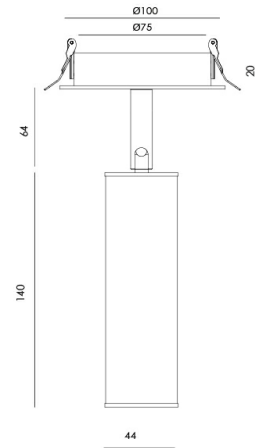

aromas

ARCHITECTURAL
COLLECTION

COCO

T0308

PRODUCT

Material	Leather / Aluminium
Finishes	Aged Gold Matt Black
Category	Ceiling Recessed

TECHNICAL SPECIFICATIONS

Type Of Light Source	COB
Power	6W
Luminous Flux	624lm
Color Temperature	2700K
CRI	>90
Lighting Efficiency	101lm/W
Light Beam Angle	19°
Sealing	IP20