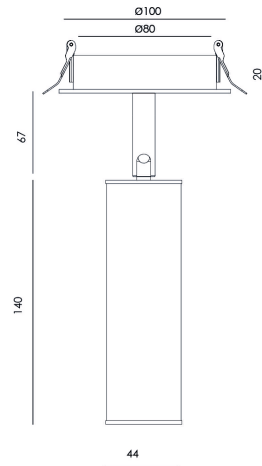

PRODUCT

Material	Leather / Aluminium
Finishes	Aged Gold | Matt Black
Category	Ceiling Recessed

TECHNICAL SPECIFICATIONS

Type Of Light Source	COB
Power	6W
Luminous Flux	624lm
Color Temperature	2700K
CRI	>90
Lighting Efficiency	101lm/W
Light Beam Angle	19°
Sealing	IP20

REGULATION

Driver	Yes (Included)
Dimming	TRIAC Dimmable