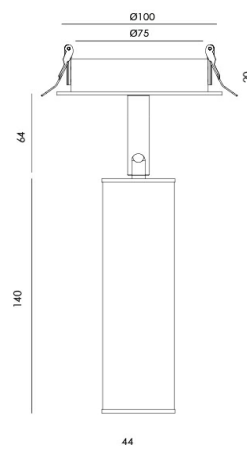

COCO

T0308

PRODUCT

Material	Leather / Aluminium
Finishes	Aged Gold Matt Black
Category	Ceiling Recessed

TECHNICAL SPECIFICATIONS

Type Of Light Source	COB
Power	6W
Luminous Flux	624lm
Color Temperature	2700K
CRI	>90
Lighting Efficiency	101lm/W
Light Beam Angle	19°
Sealing	IP20