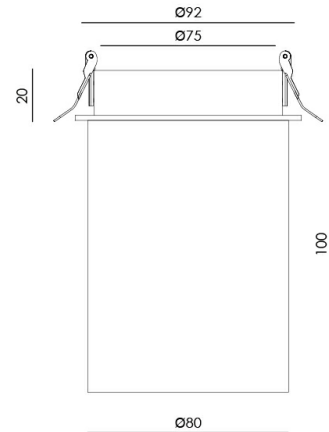

BALT

T0306

PRODUCT

Material	Alabaster
Finishes	Alabaster
Category	Ceiling Recessed

TECHNICAL SPECIFICATIONS

Type Of Light Source	COB
Power	4W
Luminous Flux	214lm
Color Temperature	2700K
CRI	>80
Lighting Efficiency	58lm/W
Light Beam Angle	115°
Sealing	IP20