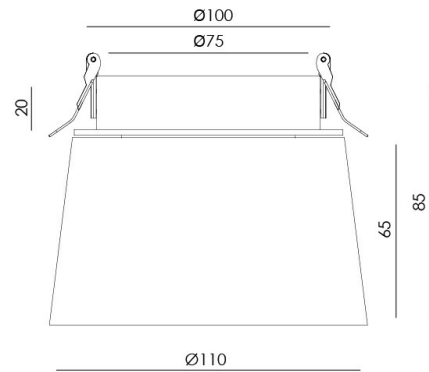

LAF

T0305

PRODUCT

Material	Aluminum
Finishes	Black White Taupe Silhouette Vintage Brown Green Tea Terracota
Category	Ceiling Recessed

TECHNICAL SPECIFICATIONS

Type Of Light Source	Smd
Power	4.5W
Luminous Flux	215lm
Color Temperature	2700K 3000K 4000K
CRI	>90
Lighting Efficiency	46lm/W
Light Beam Angle	98°
Sealing	IP20