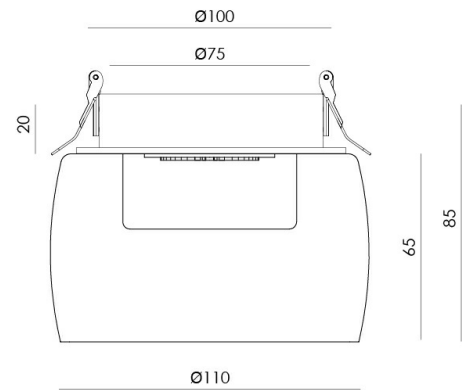

GLASS

T0304

PRODUCT

Material	Glass
Finishes	Greenish Brown Clear Amber Grey
Category	Ceiling Recessed

TECHNICAL SPECIFICATIONS

Type Of Light Source	Smd
Power	4.3W
Luminous Flux	286lm
Color Temperature	2700K 3000K 4000K
CRI	>90
Lighting Efficiency	65lm/W
Light Beam Angle	102°
Sealing	IP20