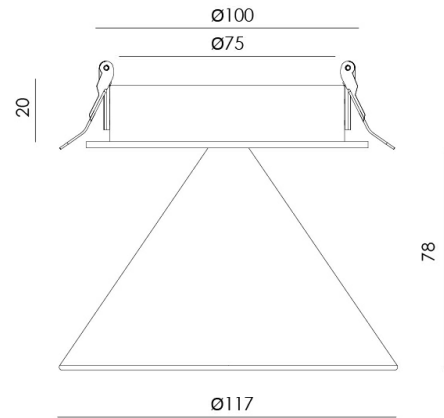

PRODUCT

Material	Marble
Marble	Green | White | Black | Brown
Category	Ceiling Recessed

TECHNICAL SPECIFICATIONS

Type Of Light Source	COB
Power	4W
Luminous Flux	211lm
Color Temperature	3000K
CRI	>90
Lighting Efficiency	52lm/W
Light Beam Angle	26°
Sealing	IP20

REGULATION

Driver	Yes (Included)
Dimming	TRIAC Dimmable