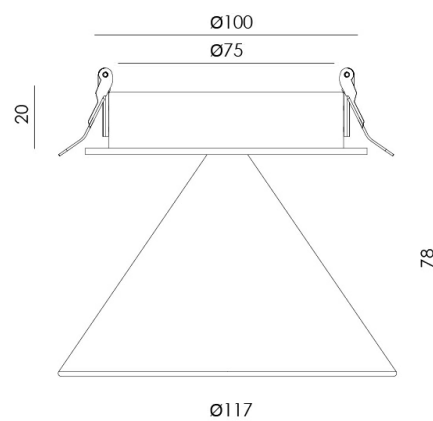

NIZ

T0302

PRODUCT

Material	Marble
Marble	Green White Black Brown
Category	Ceiling Recessed

TECHNICAL SPECIFICATIONS

Type Of Light Source	COB
Power	7.2W
Luminous Flux	396lm
Color Temperature	3000K
CRI	>90
Lighting Efficiency	54lm/W
Light Beam Angle	27°
Sealing	IP20