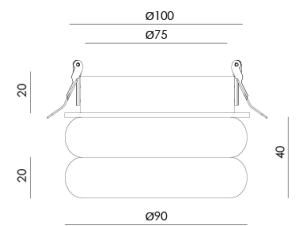

PRODUCT

Material	Marble
Finishes	Black | White | Brown | Travertine | Verde
Category	Ceiling Recessed
Composition	1 | 2 | 3

TECHNICAL SPECIFICATIONS

Type Of Light Source	COB
Power	7.2W
Luminous Flux	396lm
Color Temperature	3000K
CRI	>90
Lighting Efficiency	54lm/W
Light Beam Angle	27°
Sealing	IP20

REGULATION

Driver	Yes (Included)
Dimming	TRIAC Dimmable

MART

T0301

T0301/1

T0301/2

T0301/3