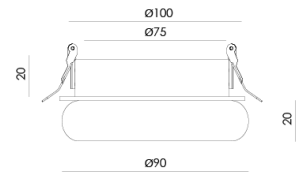

MART

T0301

T0301/1