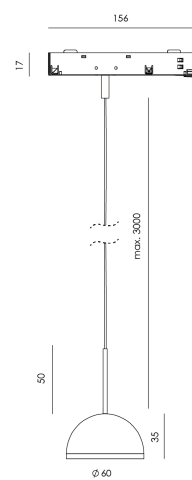

## HALF

R0327

### PRODUCT

Material	Aluminum
Finishes	Matt Black
Category	48V Track Light

### TECHNICAL SPECIFICATIONS

Type Of Light Source	COB
Power	6W
Luminous Flux	360lm
Color Temperature	2700K
CRI	>90
Lighting Efficiency	58lm/W
Light Beam Angle	44°
Sealing	IP20