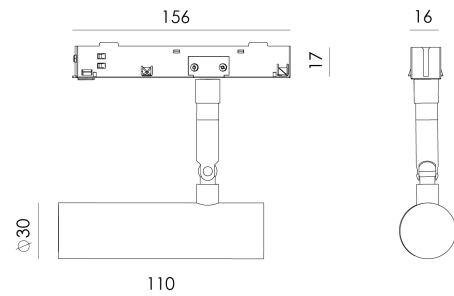

MAHOV

R0321

PRODUCT

Material	Aluminum
Finishes	Matt Brass White Matt Black Chrome Pavonado
Category	48V Track Light

TECHNICAL SPECIFICATIONS

Type Of Light Source	Smd
Power	4.6W
Luminous Flux	288lm
Color Temperature	2700K
CRI	>90
Lighting Efficiency	62lm/W
Light Beam Angle	49°
Sealing	IP20