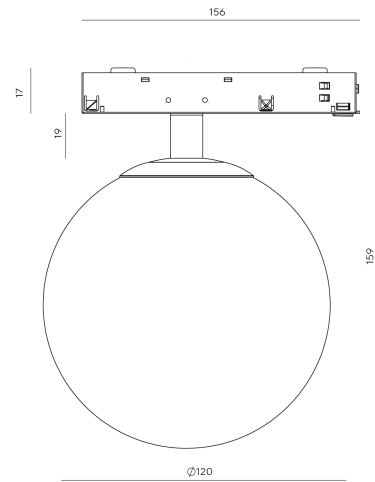

PRODUCT

Material Glass / Aluminium

Finishes Opal

Category 48V Track Light

TECHNICAL SPECIFICATIONS

Type Of Light Source G4

Power 2.2W

Luminous Flux 132lm

Color Temperature 2700K

CRI >80

Lighting Efficiency 57lm/W

Light Beam Angle 330°

Sealing IP20

REGULATION

Driver No

Track Dimming No Dim | DALI | Casambi