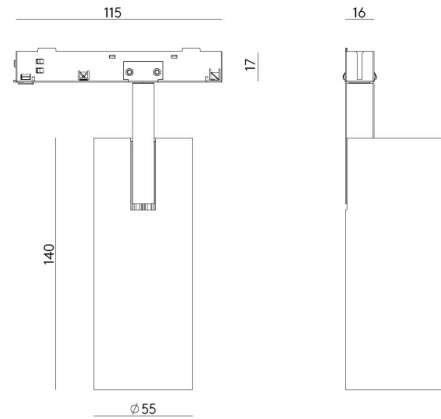

BIG

R0319

PRODUCT

Material	Aluminum
Finishes	Black White
Category	48V Track Light

TECHNICAL SPECIFICATIONS

Type Of Light Source	COB
Power	15W
Luminous Flux	1604lm
Color Temperature	2700K
CRI	>90
Lighting Efficiency	106lm/W
Light Beam Angle	24°
Sealing	IP20