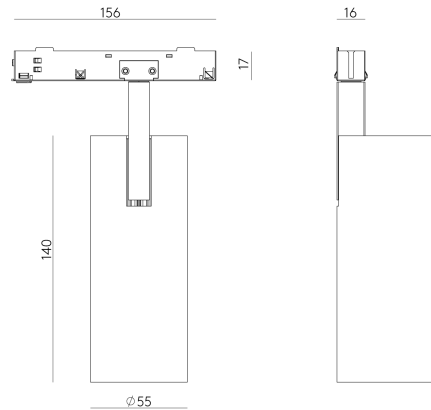

BIG

R0319

PRODUCT

Material	Aluminum
Finishes	Black White
Category	48V Track Light

TECHNICAL SPECIFICATIONS

Type Of Light Source	COB
Power	15W
Luminous Flux	1604lm
Color Temperature	2700K
CRI	>90
Lighting Efficiency	106lm/W
Light Beam Angle	24°
Sealing	IP20