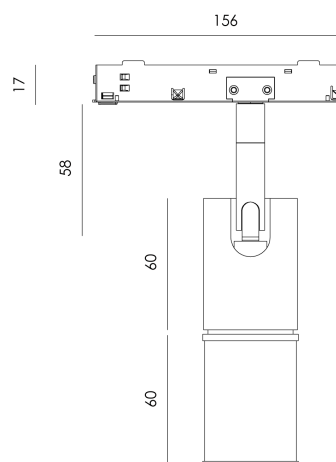

## HARA

R0317

### TECHNICAL SPECIFICATIONS

Type Of Light Source	COB
Power	6W
Luminous Flux	640lm
Color Temperature	2700K
CRI	>90
Lighting Efficiency	103lm/W
Light Beam Angle	20°
Sealing	IP20