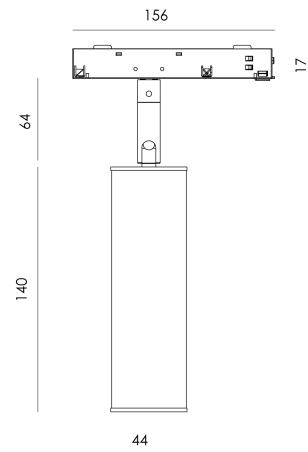

TURA

R0316

PRODUCT

Material	Leather
Finishes	Black Brown Orange
Category	48V Track Light

TECHNICAL SPECIFICATIONS

Type Of Light Source	COB
Power	6W
Luminous Flux	624lm
Color Temperature	2700K
CRI	>90
Lighting Efficiency	115lm/W
Light Beam Angle	19°
Sealing	IP20