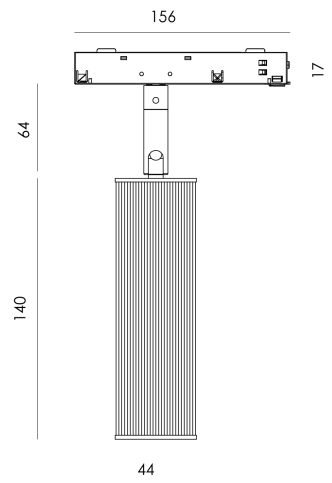

DODO

R0315

PRODUCT

Material	Aluminum
Finishes	Matt Brass Matt White Matt Black Light Bronze Anthracite
Category	48V Track Light

TECHNICAL SPECIFICATIONS

Type Of Light Source	COB
Power	6W
Luminous Flux	624lm
Color Temperature	2700K
CRI	>90
Lighting Efficiency	101lm/W
Light Beam Angle	19°
Sealing	IP20