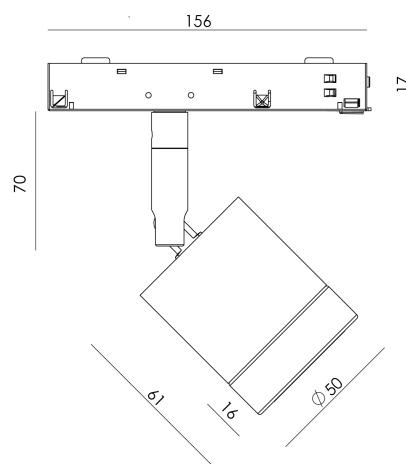

PRODUCT

Material	Marble / Aluminum
Finishes	Matt Black / Black Marble | Matt White / White Marble | Matt Brass / Green Marble | Light Bronze / Brown Marble | Anthracite / Green Marble
Category	48V Track Light

TECHNICAL SPECIFICATIONS

Type Of Light Source	COB
Power	6W
Luminous Flux	503lm
Color Temperature	2700K
CRI	>90
Lighting Efficiency	81lm/W
Light Beam Angle	40°
Sealing	IP20

REGULATION

Track Dimming	No Dim | DALI | Casambi