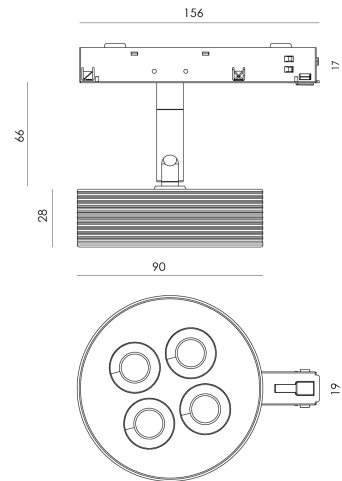

LIN  
R0312

PRODUCT

Material	Aluminum
Finishes	Black   Matt Brass   White
Category	48V Track Light

TECHNICAL SPECIFICATIONS

Type Of Light Source	COB
Power	7.5W
Luminous Flux	466lm
Color Temperature	2700K
CRI	>90
Lighting Efficiency	60lm/W
Light Beam Angle	48°
Sealing	IP20