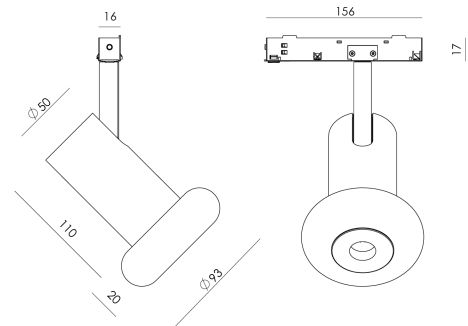

COCUS

R0310

PRODUCT

Material	Marble / Aluminum
Marble	Green White Black Brown Travertino
Metal Body	Matt Black Aged Gold
Category	48V Track Light

TECHNICAL SPECIFICATIONS

Type Of Light Source	COB
Power	6W
Luminous Flux	462lm
Color Temperature	2700K
CRI	>90
Lighting Efficiency	76lm/W
Light Beam Angle	26°
Sealing	IP20