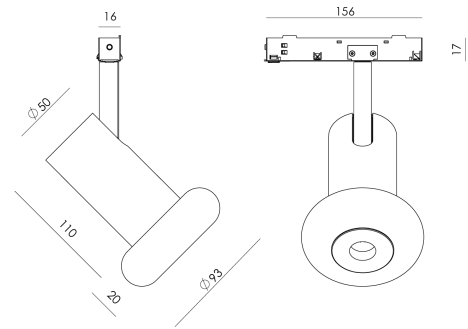

COCUS

R0310

PRODUCT

Material	Marble / Aluminum
Marble	Green White Black Brown Travertino
Metal Body	Matt Black Aged Gold
Category	48V Track Light

TECHNICAL SPECIFICATIONS

Type Of Light Source	COB
Power	6W
Luminous Flux	462lm
Color Temperature	2700K
CRI	>90
Lighting Efficiency	76lm/W
Light Beam Angle	40°
Sealing	IP20