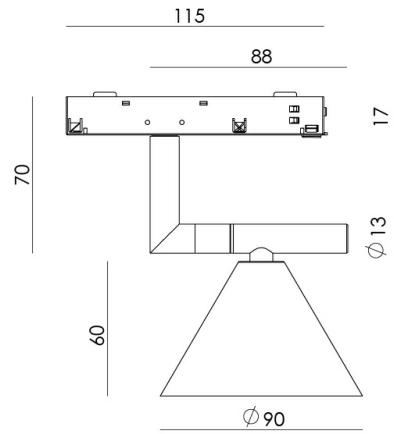

PRODUCT

Material	Aluminum
Finishes	Black | White | Matt Black / Matt Brass
Category	48V Track Light

TECHNICAL SPECIFICATIONS

Type Of Light Source	Smd
Power	6.5W
Luminous Flux	795lm
Color Temperature	2700K
CRI	>90
Lighting Efficiency	122lm/W
Light Beam Angle	104°
Sealing	IP20

REGULATION

Driver	No
Track Dimming	No Dim | DALI | Casambi