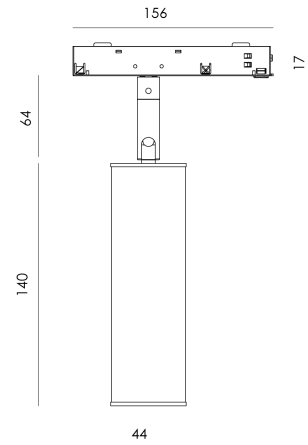

aromas

ARCHITECTURAL
COLLECTION

COCO

R0308

PRODUCT

Material	Leather / Aluminium
Finishes	Black Dark Brown Grey Taupe
Category	48V Track Light

TECHNICAL SPECIFICATIONS

Type Of Light Source	COB
Power	6W
Luminous Flux	624lm
Color Temperature	2700K
CRI	>90
Lighting Efficiency	101lm/W
Light Beam Angle	19°
Sealing	IP20